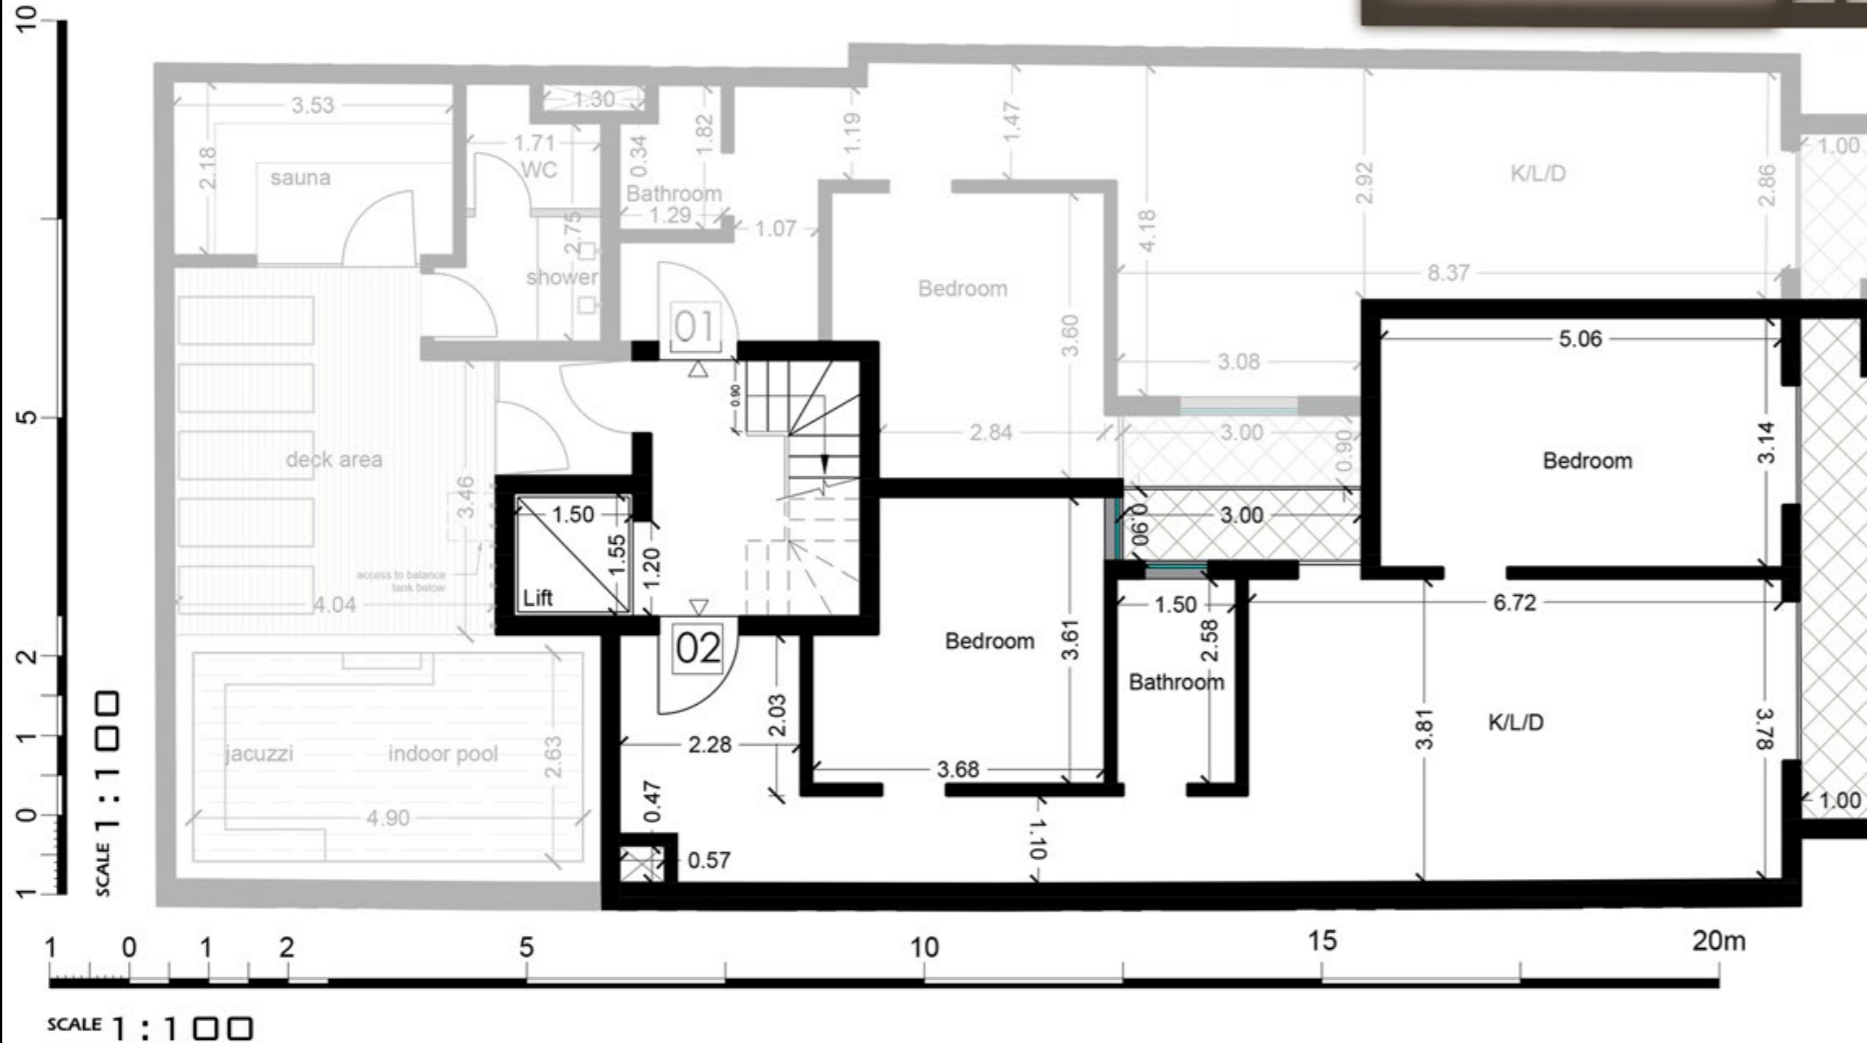

# Northern Heights

Mellieha

Apartment 02  
First Floor (Level 1)

Artistic Impression Only  
Beams may protrude with  
minimum headroom of 2.1m

Internal : 83.5 m<sup>2</sup> External : 9.4 m<sup>2</sup>  
Total Area : 92.9 m<sup>2</sup> circa